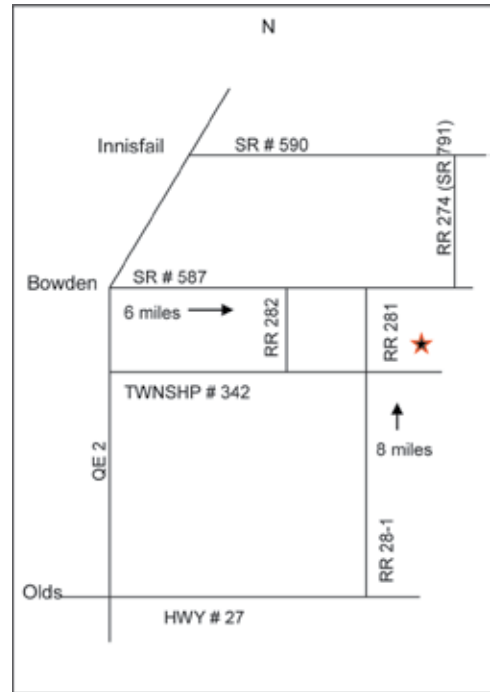

We look forward to visiting with you soon!

Randy, Sandra and Luke Radau

LOCATION: MAIN FARM

- From Bowden underpass
- 7 mi east to Range Rd 281,
- 2 mi south,
- 1/2 mi east (Randy & Sandra's yard)
- ~ 28050 TWNSHP RD 342 ~
- Red Deer County